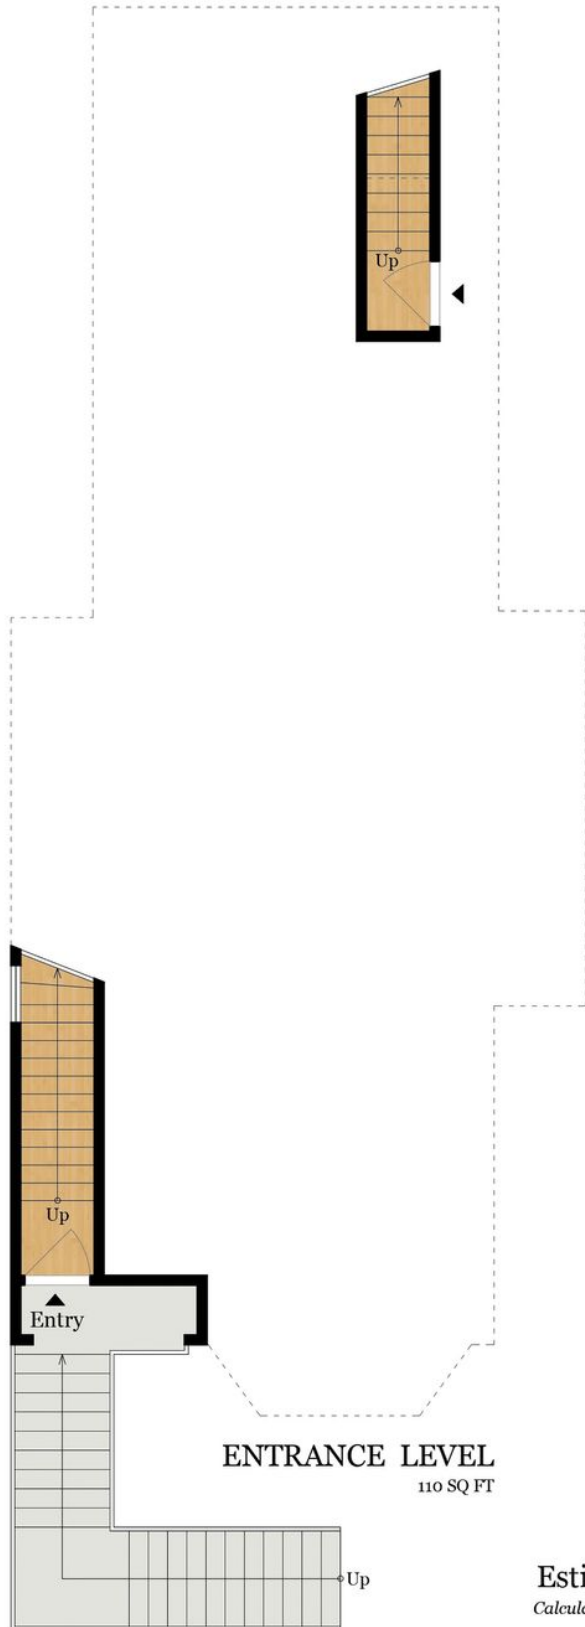

874 SHOTWELL STREET

SAN FRANCISCO, CA 94110

COMPASS

CECE DORICKO
& ASSOCIATES
SF REAL ESTATE

Estimated Total Square Footage: 1,330 SQ FT

Calculated from outside face of exterior walls and center line of demising walls.