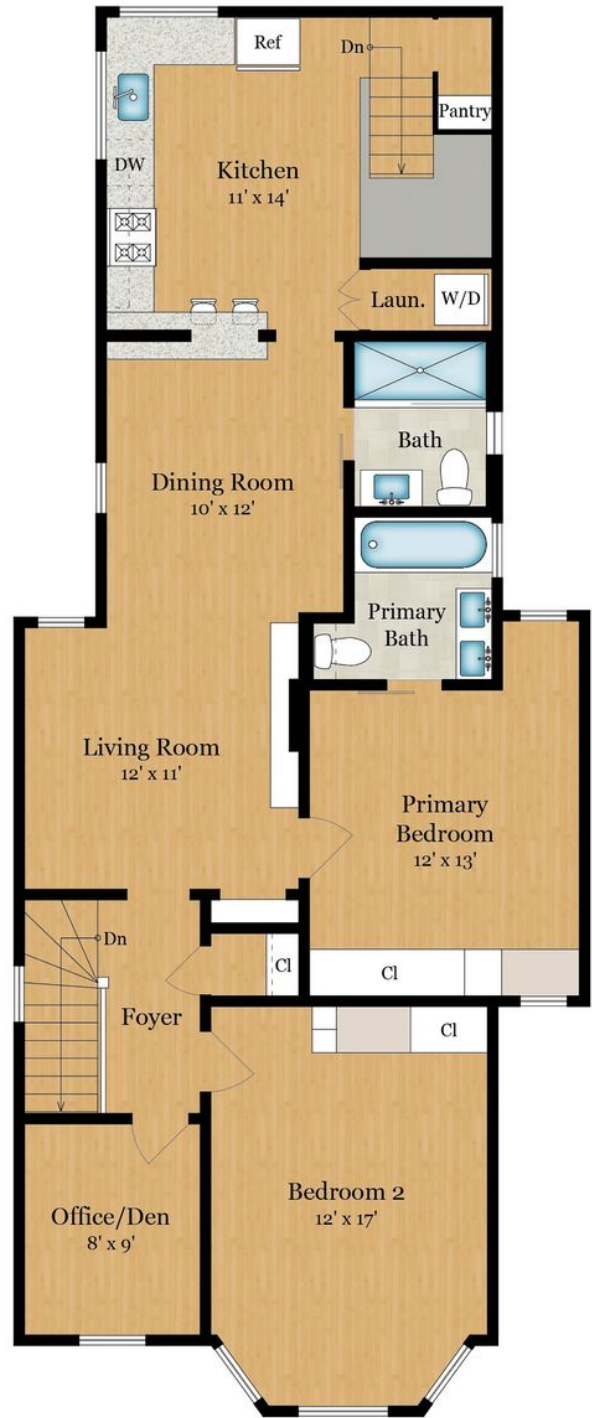

874 SHOTWELL STREET

SAN FRANCISCO, CA 94110

COMPASS

CECE DORICKO
& ASSOCIATES
SF REAL ESTATE

Estimated Total Square Footage: 1,330 SQ FT

Calculated from outside face of exterior walls and center line of demising walls.